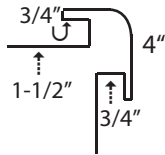

5-1/2" Corner		Aluminum		Steel	
		Smooth S1007	Embossed S1007E	26 Gauge S1007S	Pvc Coated

Siding Accessories

6" Corner

Aluminum		Steel	
Smooth	Embossed	26 Gauge	Pvc Coated
S1008	S1008E	S1008S	

4" Round
Edge Corner