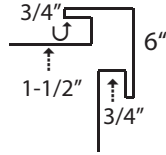

Siding Accessories

6" Corner

Aluminum		Steel	
Smooth	Embossed	26 Gauge	Pvc Coated
S1008	S1008E	S1008S	

4" Round
Edge Corner