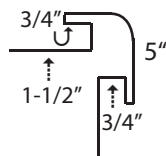

Aluminum		Steel	
Smooth	Embossed	26 Gauge	Pvc Coated
S1010	S1010E	S1010S	

5" Round
Edge Corner-
C/W Ribs