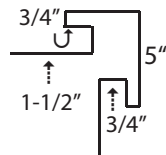

Aluminum		Steel	
Smooth	Embossed	26 Gauge	Pvc Coated
S1014	S1014E	S1014S	

3" Repair
Corner