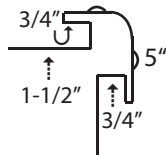

Aluminum		Steel	
Smooth	Embossed	26 Gauge	Pvc Coated
S1013	S1013E	S1013S	

5" Box
Corner